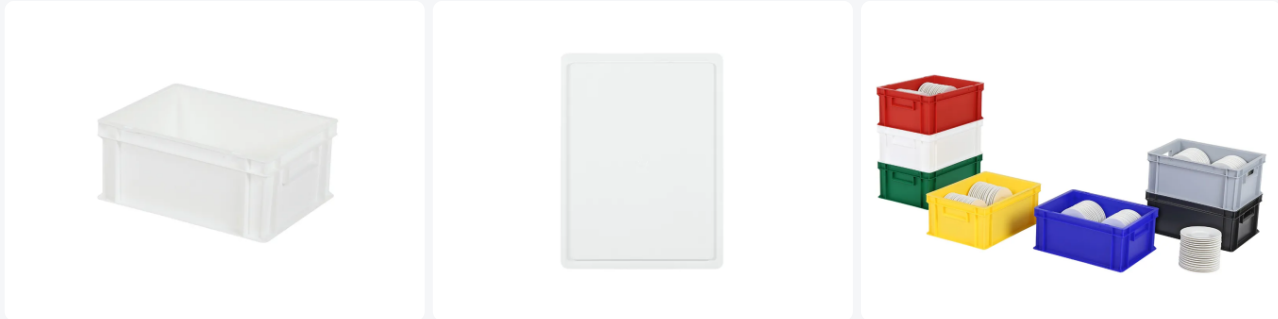

Article number: 30.418.GDH.0

Bedrukking mogelijk

Stacking bin / bin for plates - 400 x 300 x H 175 mm - white (smooth base)

Product specifications Features

Uitwendig (LxBxH) 400 x 300 x 175 mm

Inwendig (LxBxH) 366 x 266 x 172 mm

Max. stacking load (kg) 150 kg

Capacity 16 liter

Handles Closed

Sidewalls Closed

Material PP

Article number 30.418.GDH.0

Weight (kg) 1 kg

Temperature range -20°C to +80°C

Color White

Bottom Closed, smooth

European Article Number 7424909534542

Max. plate diameter 155

Load capacity (kg) 15

The stacking bin is provided with a smooth base

Description

Stacking crate with Euro size 400 x 300 mm in white. The white stacking crate is completely closed, including the handles. Made from food-safe plastic, making it highly suitable for use in the food industry. This stacking crate is commonly used in event catering and rentals as a plate crate among other uses. Plates with a diameter of up to 155 mm can be placed vertically in the crate. The stacking crate is easy to handle with integrated handles on both short sides. Due to its Euro size, this stacking crate perfectly complements all other Euro-sized stacking crates, as well as standardized pallets, roll containers, and mobile bases.