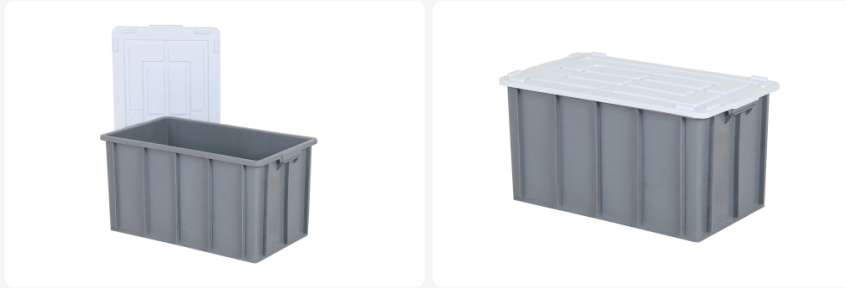

Article number: 72.S10&72.S10.D

Stacking bin with lay-on lid - 774 x 445 x H 388mm - grey

Product specifications

Weight (kg)	3,6 kg
External dimensions (l x w x h)	774 x 445 x 388 mm
Temperature range	-20°C to +80°C
Capacity	100 liter
Color	Grey
Material	PP
Sidewalls	Closed
Handles	Closed
Load capacity (kg)	25 kg
Max. stacking load (kg)	250 kg
Internal dimensions (l x w x h)	700 x 397 x 375 mm

Description

Stacking crate made of food-safe plastic with dimensions of 774x445xH388mm. The bottom, walls, and handles are closed, allowing for the complete utilization of the contents.