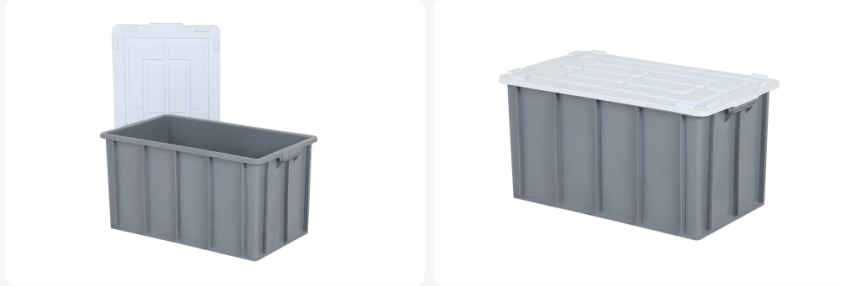

Article number: 72.S10&72.S10.D

Stacking bin with lay-on lid - 774 x 445 x H 388mm - grey

Product specifications

Uitwendig (LxBxH)	774 x 445 x 388 mm
Inwendig (LxBxH)	700 x 397 x 375 mm
Max. stacking load (kg)	250 kg
Capacity	100 liter
Handles	Closed
Sidewalls	Closed
Material	PP
Article number	72.S10&72.S10.D
Weight (kg)	3,6 kg
Temperature range	-20°C to +80°C
Color	Grey
Load capacity (kg)	25

Description

Stacking crate made of food-safe plastic with dimensions of 774x445xH388mm. The bottom, walls, and handles are closed, allowing for the complete utilization of the contents.