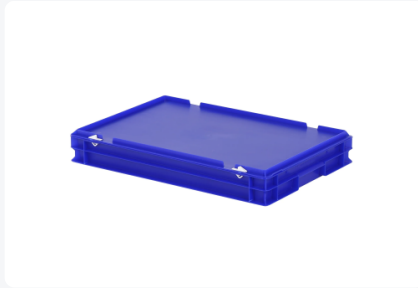

# Stacking bin with lid - 600 x 400 x H 90 mm - blue

## Product specifications Features

Uitwendig (LxBxH)	600 x 400 x 90 mm
Inwendig (LxBxH)	566 x 366 x 72 mm
Max. stacking load (kg)	200 kg
Capacity	14.1 liter
Handles	Closed
Sidewalls	Closed
Material	PP
Article number	30.608.DB.3
Weight (kg)	1,9 kg
Temperature range	-20°C to +80°C
Color	Blue
Bottom	Closed, smooth
Colorcode	RAL 5002
Load capacity (kg)	20

With a smooth bottom and closed handles.

Lid containers can also be stacked with their respective lids.

Lid containers feature a detachable hinged lid.

The lid container comes with two snap-slide closures in the lid.

## Description

This blue stacking bin with lid has the practical Euro norm dimensions of 600 x 400 mm. Consequently, it is stackable with all other Euro norm lid containers and stacking containers. Additionally, it perfectly fits without space wastage on a standardized pallet, rolling container, or mobile base. The lid container is composed of a fully enclosed stacking container with a hinged lid and two snap-slide closures. These closures ensure secure sealing and easy opening of the lid container. The lockable lid prevents the cargo from getting lost, damaged, or contaminated during transport.