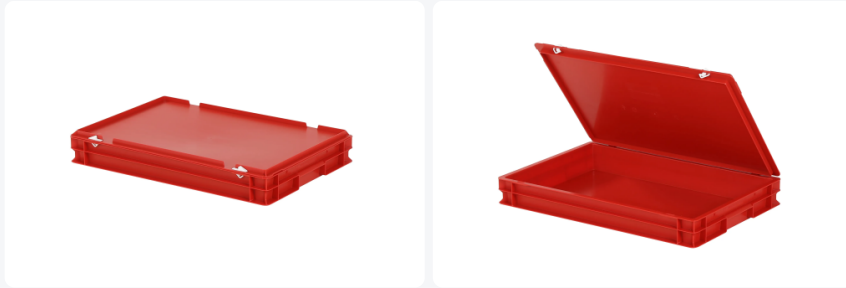

# Stacking bin with lid - 600 x 400 x H 90 mm - red

## Product specifications

Weight (kg)	1,9 kg
External dimensions (l x w x h)	600 x 400 x 90 mm
Temperature range	-20°C to +80°C
Capacity	14.1 liter
Color	Red
Material	PP
Bottom	Closed, smooth
Sidewalls	Closed
Handles	Closed
Colorcode	RAL 3020
Load capacity (kg)	20 kg
Max. stacking load (kg)	200 kg
Internal dimensions (l x w x h)	566 x 366 x 72 mm

## Features

With a smooth bottom and closed handles.

Lid containers can also be stacked with their respective lids.

Lid containers feature a detachable hinged lid.

The lid container comes with two snap-slide closures in the lid.

## Description

This red stacking bin with lid has the practical Euro norm dimensions of 600 x 400 mm. Consequently, it is stackable with all other Euro norm lid containers and stacking containers. Additionally, it perfectly fits without space wastage on a standardized pallet, rolling container, or mobile base. The lid container is composed of a fully enclosed stacking container with a hinged lid and two snap-slide closures. These closures ensure secure sealing and easy opening of the lid container. The lockable lid prevents the cargo from getting lost, damaged, or contaminated during transport.