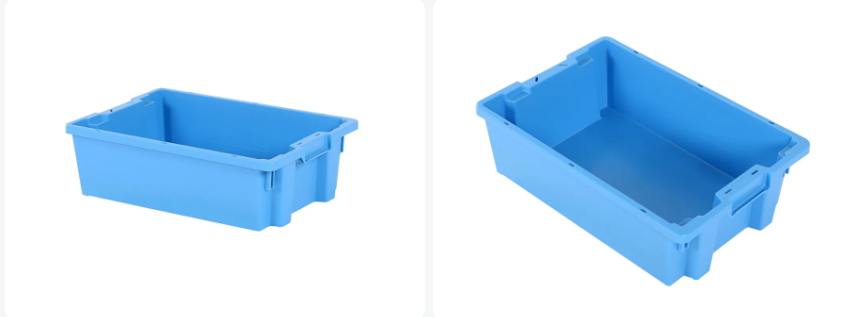

Stacking nestable bin Euronorm - 600 x 400 x H 180 mm - Blue

Product specifications

Uitwendig (LxBxH)	600 x 400 x 180 mm
Inwendig (LxBxH)	513 x 362 x 160 mm
Capacity	32 liter
Handles	Closed (two recessed handles)
Sidewalls	Closed
Material	PP
Article number	4.128.760.626
Weight (kg)	1,6 kg
Temperature range	-20°C to +80°C
Color	Blue
Bottom	Closed, smooth

Features

The lid on the TELLUS bins (600 x 400 mm) may be security sealed

TELLUS bins are stackable and nestable

Description

The containers from the TELLUS series are versatile storage solutions. With dimensions of 600 x 400 x H 180 mm and a capacity of 32 liters, they are ideal for various applications. These containers are designed to be stacked and nested, allowing for efficient storage and space-saving when not in use.

These containers are safe for use with food and feature a closed bottom and side walls, along with two securely closed handles in the shape of bowls. These closed handles not only provide a secure grip but also contribute to the ability to optimally fill the containers without wasting space.

Thanks to these closed handles, the containers can be filled to the brim, providing optimal storage capacity for various storage needs. Whether it's organizing items in a warehouse or storing food in a professional kitchen, the TELLUS containers offer a practical solution that combines efficiency and versatility.