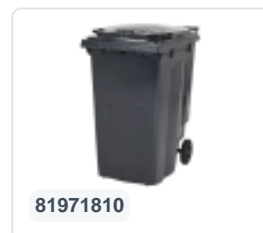

Geschikte accessoires