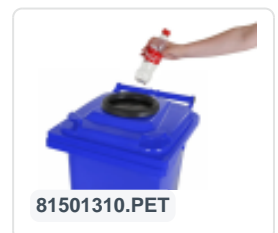

Geschikte accessoires