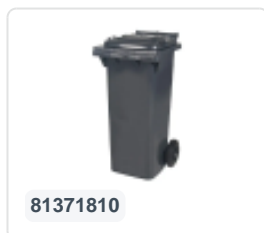

Geschikte accessoires