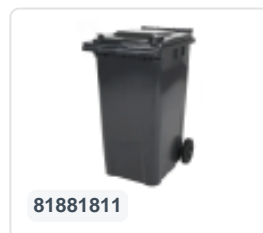

Geschikte accessoires