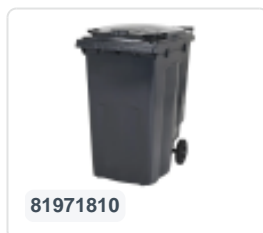

Geschikte accessoires