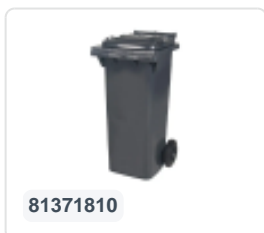

Geschikte accessoires