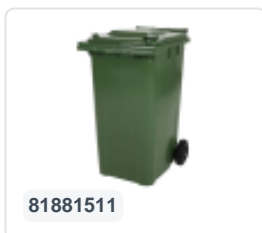

Geschikte accessoires