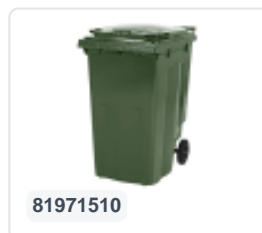

Geschikte accessoires