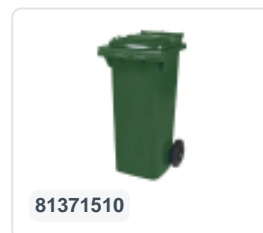

Geschikte accessoires