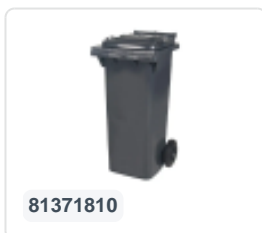

Geschikte accessoires