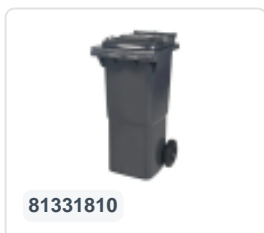

Geschikte accessoires