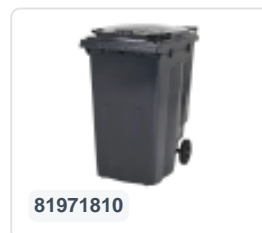

Geschikte accessoires