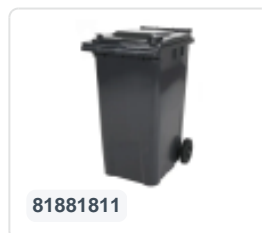

Geschikte accessoires