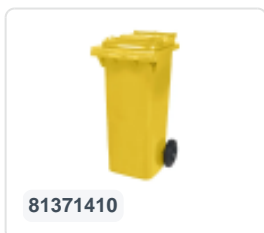

Geschikte accessoires