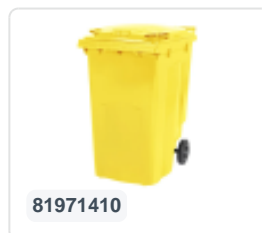

Geschikte accessoires