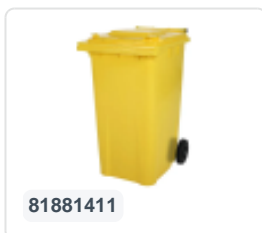

Geschikte accessoires