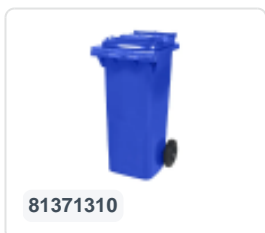

Geschikte accessoires