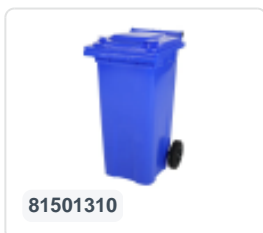

Geschikte accessoires