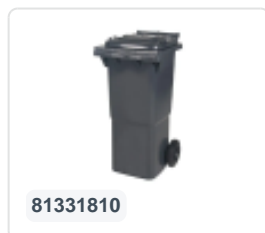

Geschikte accessoires