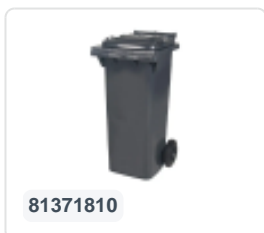

Geschikte accessoires