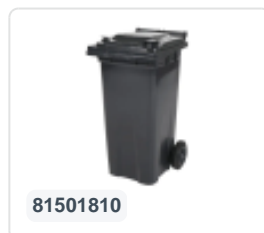

Geschikte accessoires