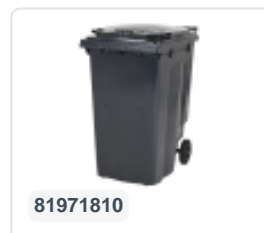

Geschikte accessoires