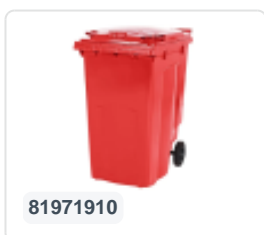

Geschikte accessoires