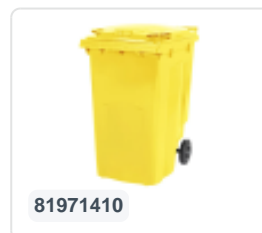

Geschikte accessoires