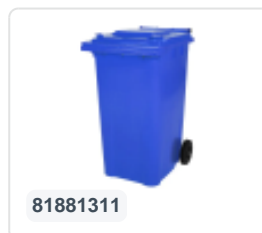

Geschikte accessoires