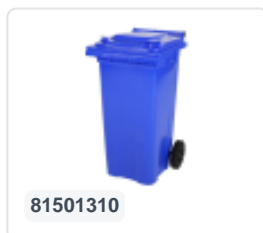

Geschikte accessoires