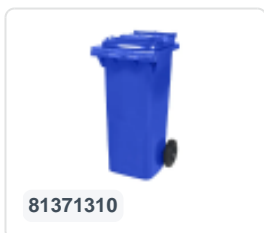

Geschikte accessoires