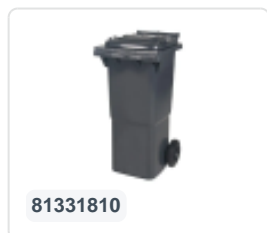

Geschikte accessoires