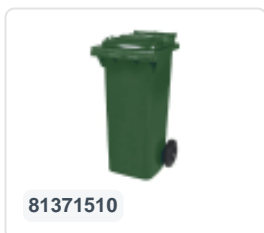

Geschikte accessoires