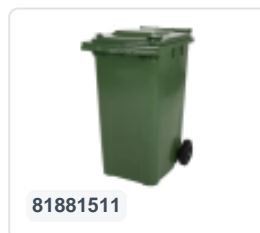

Geschikte accessoires