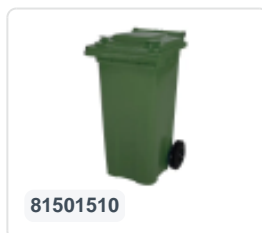

Geschikte accessoires