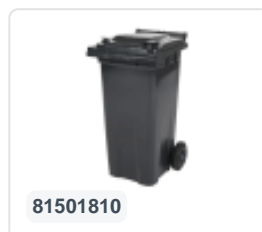

Geschikte accessoires