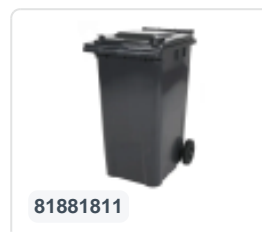

Geschikte accessoires