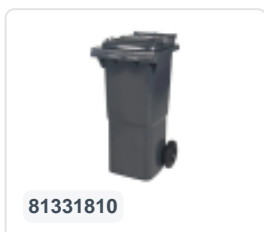

Geschikte accessoires