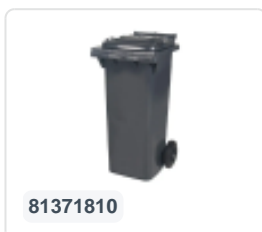

Geschikte accessoires