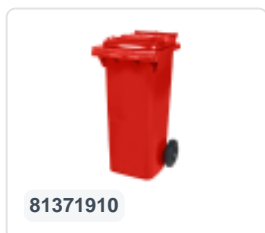

Geschikte accessoires