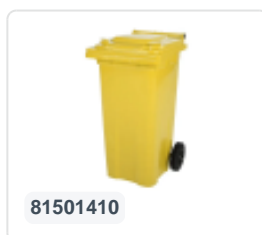

Geschikte accessoires