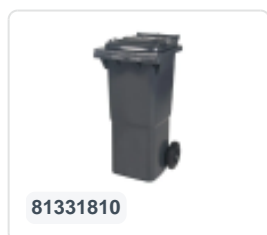

Geschikte accessoires