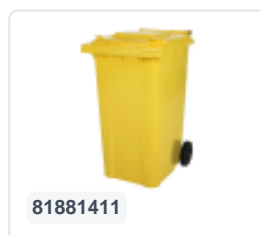

Geschikte accessoires