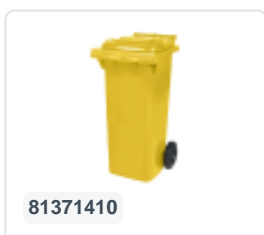

Geschikte accessoires