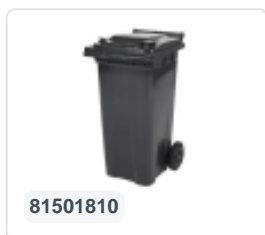

Geschikte accessoires