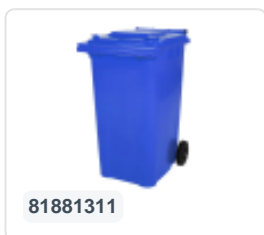

Geschikte accessoires