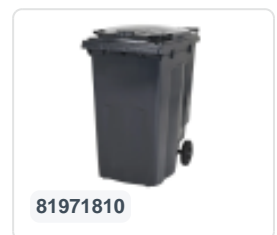

Geschikte accessoires