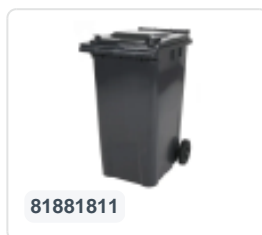

Geschikte accessoires