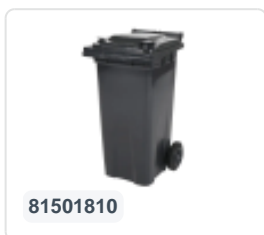

Geschikte accessoires