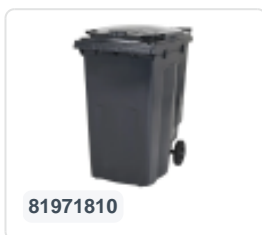

Geschikte accessoires