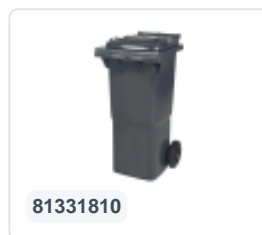

Geschikte accessoires