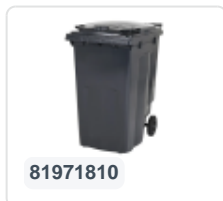

Geschikte accessoires

Alternatieve artikelen