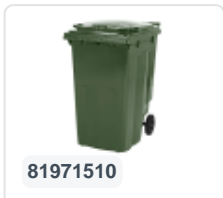

Geschikte accessoires

Alternatieve artikelen