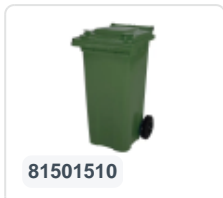

Geschikte accessoires

Alternatieve artikelen