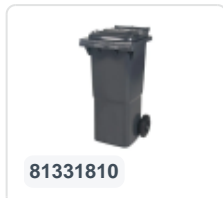

Geschikte accessoires

Alternatieve artikelen