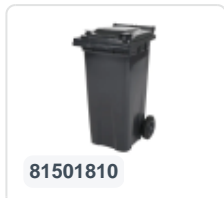

Geschikte accessoires

Alternatieve artikelen