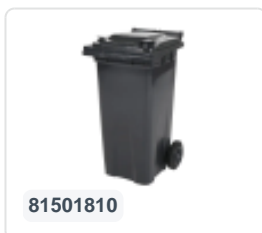

Geschikte accessoires