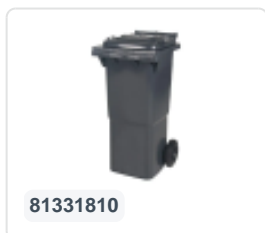

Geschikte accessoires