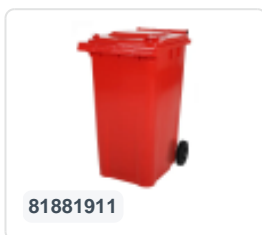

Geschikte accessoires