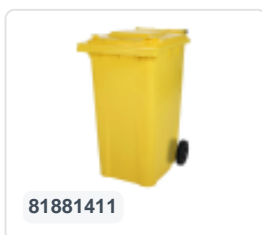

Geschikte accessoires