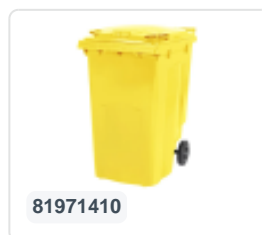

Geschikte accessoires