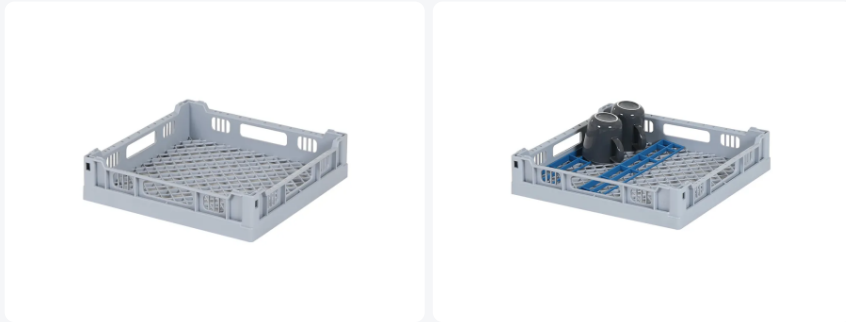

Article number: 50.401

Universal basket - 400 x 400 mm

Product specifications

Uitwendig (LxBxH)	400 x 400 x 90 mm
Inwendig (LxBxH)	365 x 365 x 73 mm
Handles	Open handles on four sides for greater carrying comfort
Sidewalls	Open, for optimum washing result and a faster drying process
Material	PP
Article number	50.401
Weight (kg)	0,84 kg
Temperature range	-30°C to +80°C
Color	Grey
Bottom	Coarse mesh

Features

50.401 universal basket is suitable for a mixed load of glassware and dishes

Description

The universal basket 50.401 with dimensions of 400 x 400 x H 90 mm has an inner height of 73 mm. The dishwashing basket is intended for universal use and suitable for mixed loading with glassware and dishes. The bottom is open and specially reinforced. This makes the universal basket suitable for use in basket transport machines with transport hooks. The side walls have an open construction for optimal rinsing results and a faster drying process. The universal basket 50.401 is an exceptionally durable basket with the best references in the market.